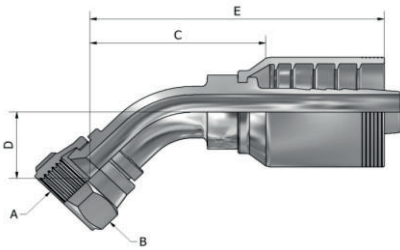

DC604 SERIES(Female JIC 37° Swivel Straight)

USD

PART NUMBER	Products Description									
	Hose In-Dia	Thread UNF	Nut Hex		Tail-Growth		Nipple Hex		Overall Length	
			MM	Inch	MM	Inch	MM	Inch	MM	Inch
			A		B		C		D	
DC604-17-12	3/4	1-1/16-12	31.8	1.25	48.3	1.90	28.6	1.12	93.0	3.66
DC604-21-12	3/4	1-5/16-12	38.0	1.50	50.5	1.99	31.8	1.25	95.5	3.76
DC604-21-16	1"	1-5/16-12	38.0	1.50	55.5	2.19	35.0	1.38	101.8	4.01
DC604-26-16	1"	1-5/8-12	50.0	1.97	59.2	2.33	41.3	1.62	106.1	4.18
DC604-26-20	1-1/4	1-5/8-12	50.0	1.97	67.0	2.64	47.6	1.87	125.5	4.94
DC604-30-24	1-1/2	1-7/8-12	55.0	2.17	70.1	2.76	54.0	2.13	126.0	4.96
DC604-40-32	2"	2-1/2-12	73.0	2.87	85.6	3.37	63.5	2.50	149.6	5.89

DC644 SERIES(Female JIC 37° Swivel 45° Elbow)

USD

PART NUMBER	Products Description									
	Hose In-Dia	Thread UNF	Nut Hex		Tail-Growth		Drop		Overall Length	
			MM	Inch	MM	Inch	MM	Inch	MM	Inch
			A		B		C		D	
DC644-17-12	3/4	1-1/16-12	31.8	1.25	67.7	2.67	27.0	1.06	112.4	4.43
DC644-21-16	1"	1-5/16-12	38.1	1.50	81.3	3.20	33.0	1.30	128.2	5.05
DC644-26-20	1-1/4	1-5/8-12	50.0	1.97	108.8	4.28	45.0	1.77	167.3	6.59
DC644-30-24	1-1/2	1-7/8-12	55.0	2.17	126.4	4.98	52.0	2.05	182.9	7.20
DC644-40-32	2"	2-1/2-12	73.0	2.87	153.4	6.04	55.7	2.19	218.4	8.60

DC694 SERIES(Female JIC 37° Swivel 90° Elbow)

USD

PART NUMBER	Products Description									
	Hose In-Dia	Thread UNF	Nut Hex		Tail-Growth		Drop		Overall Length	
			MM	Inch	MM	Inch	MM	Inch	MM	Inch
			A		B		C		D	
DC694-17-12	3/4	1-1/16-12	31.8	1.25	58.3	2.30	62.0	2.44	103.0	4.06
DC694-21-16	1"	1-5/16-12	38.1	1.50	71.2	2.80	74.0	2.91	117.5	4.63
DC694-26-16	1"	1-5/8-12	50.0	1.97	72.6	2.86	78.0	3.07	119.5	4.70
DC694-26-20	1-1/4	1-5/8-12	50.0	1.97	90.2	3.55	85.0	3.35	148.7	5.85
DC694-30-24	1-1/2	1-7/8-12	55.0	2.17	106.6	4.20	110.0	4.33	163.1	6.42
DC694-40-32	2"	2-1/2-12	73.0	2.87	144.6	5.69	136.0	5.35	209.6	8.25