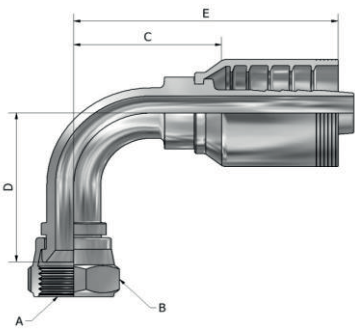

DC604 SERIES(Female JIC 37° Swivel Straight)

USD

PART NUMBER	Products Description									
	Hose In-Dia	Thread UNF	Nut Hex		Tail-Growth		Nipple Hex		Overall Length	
			MM	Inch	MM	Inch	MM	Inch	MM	Inch
			A		B		C		D	
DC604-17-12	3/4	1-1/16-12	31.8	1.25	48.3	1.90	28.6	1.12	93.0	3.66
DC604-21-12	3/4	1-5/16-12	38.0	1.50	50.5	1.99	31.8	1.25	95.5	3.76
DC604-21-16	1"	1-5/16-12	38.0	1.50	55.5	2.19	35.0	1.38	101.8	4.01
DC604-26-16	1"	1-5/8-12	50.0	1.97	59.2	2.33	41.3	1.62	106.1	4.18
DC604-26-20	1-1/4	1-5/8-12	50.0	1.97	67.0	2.64	47.6	1.87	125.5	4.94
DC604-30-24	1-1/2	1-7/8-12	55.0	2.17	70.1	2.76	54.0	2.13	126.0	4.96
DC604-40-32	2"	2-1/2-12	73.0	2.87	85.6	3.37	63.5	2.50	149.6	5.89

DC644 SERIES(Female JIC 37° Swivel 45° Elbow)

USD

PART NUMBER	Products Description									
	Hose In-Dia	Thread UNF	Nut Hex		Tail-Growth		Drop		Overall Length	
			MM	Inch	MM	Inch	MM	Inch	MM	Inch
			A		B		C		D	
DC644-17-12	3/4	1-1/16-12	31.8	1.25	67.7	2.67	27.0	1.06	112.4	4.43
DC644-21-16	1"	1-5/16-12	38.1	1.50	81.3	3.20	33.0	1.30	128.2	5.05
DC644-26-20	1-1/4	1-5/8-12	50.0	1.97	108.8	4.28	45.0	1.77	167.3	6.59
DC644-30-24	1-1/2	1-7/8-12	55.0	2.17	126.4	4.98	52.0	2.05	182.9	7.20
DC644-40-32	2"	2-1/2-12	73.0	2.87	153.4	6.04	55.7	2.19	218.4	8.60

DC694 SERIES(Female JIC 37° Swivel 90° Elbow)

USD

PART NUMBER	Products Description									
	Hose In-Dia	Thread UNF	Nut Hex		Tail-Growth		Drop		Overall Length	
			MM	Inch	MM	Inch	MM	Inch	MM	Inch
			A		B		C		D	
DC694-17-12	3/4	1-1/16-12	31.8	1.25	58.3	2.30	62.0	2.44	103.0	4.06
DC694-21-16	1"	1-5/16-12	38.1	1.50	71.2	2.80	74.0	2.91	117.5	4.63
DC694-26-16	1"	1-5/8-12	50.0	1.97	72.6	2.86	78.0	3.07	119.5	4.70
DC694-26-20	1-1/4	1-5/8-12	50.0	1.97	90.2	3.55	85.0	3.35	148.7	5.85
DC694-30-24	1-1/2	1-7/8-12	55.0	2.17	106.6	4.20	110.0	4.33	163.1	6.42
DC694-40-32	2"	2-1/2-12	73.0	2.87	144.6	5.69	136.0	5.35	209.6	8.25