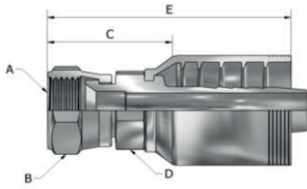

DC604 SERIES(Female JIC 37° Swivel Straight)

USD

PART NUMBER	Products Description									
	Hose In-Dia	Thread UNF	Nut Hex		Tail-Growth		Nipple Hex		Overall Length	
			MM	Inch	MM	Inch	MM	Inch	MM	Inch
			A		B		C		D	
DC604-17-12	3/4	1-1/16-12	31.8	1.25	48.3	1.90	28.6	1.12	93.0	3.66
DC604-21-12	3/4	1-5/16-12	38.0	1.50	50.5	1.99	31.8	1.25	95.5	3.76
DC604-21-16	1"	1-5/16-12	38.0	1.50	55.5	2.19	35.0	1.38	101.8	4.01
DC604-26-16	1"	1-5/8-12	50.0	1.97	59.2	2.33	41.3	1.62	106.1	4.18
DC604-26-20	1-1/4	1-5/8-12	50.0	1.97	67.0	2.64	47.6	1.87	125.5	4.94
DC604-30-24	1-1/2	1-7/8-12	55.0	2.17	70.1	2.76	54.0	2.13	126.0	4.96
DC604-40-32	2"	2-1/2-12	73.0	2.87	85.6	3.37	63.5	2.50	149.6	5.89

DC644 SERIES(Female JIC 37° Swivel 45° Elbow)

USD

PART NUMBER	Products Description									
	Hose In-Dia	Thread UNF	Nut Hex		Tail-Growth		Drop		Overall Length	
			MM	Inch	MM	Inch	MM	Inch	MM	Inch
			A		B		C		D	
DC644-17-12	3/4	1-1/16-12	31.8	1.25	67.7	2.67	27.0	1.06	112.4	4.43
DC644-21-16	1"	1-5/16-12	38.1	1.50	81.3	3.20	33.0	1.30	128.2	5.05
DC644-26-20	1-1/4	1-5/8-12	50.0	1.97	108.8	4.28	45.0	1.77	167.3	6.59
DC644-30-24	1-1/2	1-7/8-12	55.0	2.17	126.4	4.98	52.0	2.05	182.9	7.20
DC644-40-32	2"	2-1/2-12	73.0	2.87	153.4	6.04	55.7	2.19	218.4	8.60

DC694 SERIES(Female JIC 37° Swivel 90° Elbow)

USD

PART NUMBER	Products Description									
	Hose In-Dia	Thread UNF	Nut Hex		Tail-Growth		Drop		Overall Length	
			MM	Inch	MM	Inch	MM	Inch	MM	Inch
			A		B		C		D	
DC694-17-12	3/4	1-1/16-12	31.8	1.25	58.3	2.30	62.0	2.44	103.0	4.06
DC694-21-16	1"	1-5/16-12	38.1	1.50	71.2	2.80	74.0	2.91	117.5	4.63
DC694-26-16	1"	1-5/8-12	50.0	1.97	72.6	2.86	78.0	3.07	119.5	4.70
DC694-26-20	1-1/4	1-5/8-12	50.0	1.97	90.2	3.55	85.0	3.35	148.7	5.85
DC694-30-24	1-1/2	1-7/8-12	55.0	2.17	106.6	4.20	110.0	4.33	163.1	6.42
DC694-40-32	2"	2-1/2-12	73.0	2.87	144.6	5.69	136.0	5.35	209.6	8.25